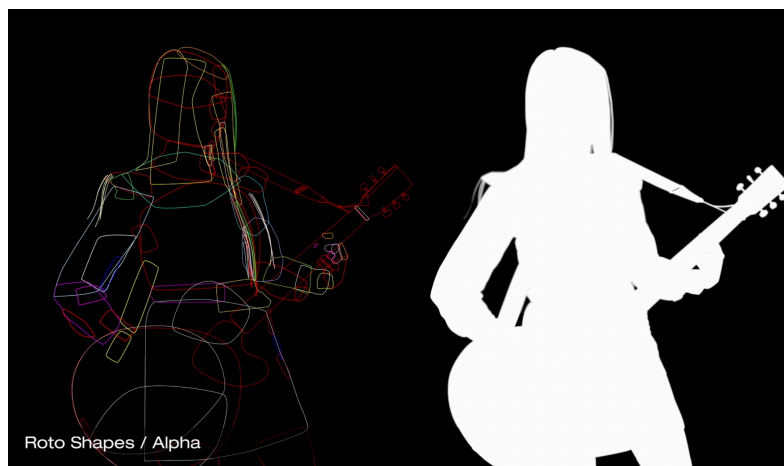

ROTOSCOPING

HAIR KEYING