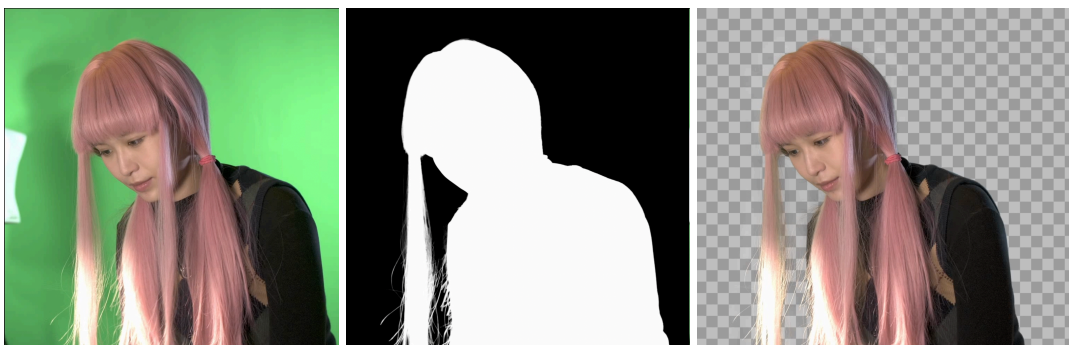

MUZZLE FLASH

Denoising (NEAT Video) | 2D Elements Integration | Focus Matching | Roto | Glow | Interactive Light | Color Correction | Lens Dirt | Lens Dust | Flare | Grain Matching

ROTOSCOPING

HAIR KEYING